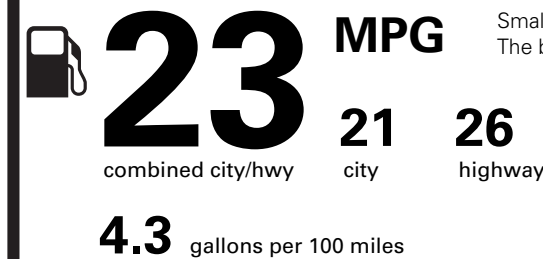

(MSRP)

4,785.00

OPTIONAL EQUIPMENT/OTHER

- 2022 MODEL YEAR CERAMIC PEARL MET 3C .20" PRM PNT/BRT MCH ALUM WHL P245/50R20 A/S BSW TIRES CARGO ACCESSORIES/MAT PACKAGE .DURA LTWEIGHT RUBBR CARGO MAT .REAR BUMPER PAD/PROTECTOR .FLR LINERS, FRT/RR W/CARPET CARGO UTILITY PACKAGE .REAR CARGO MGMT SYSTEM .CARGO COMPARTMENT W/REV MAT .INTERIOR CARGO COVER 50 STATE EMISSIONS 18" MINI SPARE WHEEL W/TIRE ROOF RACK SIDE RAILS-SATIN FRONT LICENSE PLATE BRACKET

NO CHARGE
150.00
195.00
NO CHARGE

PRICE INFORMATION

BASE PRICE	$50,505.00
TOTAL OPTIONS/OTHER	6,645.00
TOTAL VEHICLE & OPTIONS/OTHER DESTINATION & DELIVERY	57,150.00 1,195.00
TOTAL BEFORE DISCOUNTS	58,345.00
EQUIPMENT GROUP SAVINGS	- - 250.00

(MSRP)

TOTAL MSRP $58,095.00

RAMP ONE	CH48	CONVOY
RAMP TWO	ITEM #: 22-Z500 O/T 2	
This label is affixed pursuant to the Federal Automobile Information Disclosure Act. Gasoline, License, and Title Fees, State and Local taxes are not included. Dealer installed options or accessories are not included unless listed above.		

LINCOLN AUTOMOTIVE FINANCIAL SERVICES
Whether you decide to lease or finance your vehicle, you'll find the choices that are right for you. See your Lincoln Dealer for details or visit www.lincolnafcs.com.

NF211 N RD 2X 245 000011 06 21 22

EPA DOT Fuel Economy and Environment

Gasoline Vehicle

Fuel Economy

Small SUVs range from 14 to 129 MPG. The best vehicle rates 142 MPGe.

You spend **$1,250** more in fuel costs over 5 years compared to the average new vehicle.

Annual fuel cost **$1,550**