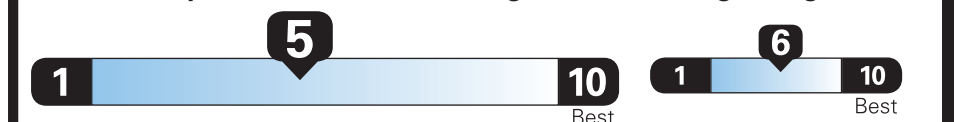

Fuel Economy & Greenhouse Gas Rating (tailpipe only) **Smog Rating** (tailpipe only)

This vehicle emits 384 grams CO₂ per mile. The best emits 0 grams per mile (tailpipe only). Producing and distributing fuel also create emissions; learn more at fuelconomy.gov.

Actual results will vary for many reasons, including driving conditions and how you drive and maintain your vehicle. The average new vehicle gets 27 MPG and costs $6,500 to fuel over 5 years. Cost estimates are based on 15,000 miles per year at $2.35 per gallon. MPGe is miles per gasoline gallon equivalent. Vehicle emissions are a significant cause of climate change and smog.

fuelconomy.gov

Calculate personalized estimates and compare vehicles

GOVERNMENT 5-STAR SAFETY RATINGS

Overall Vehicle Score ★★★★★

Based on the combined ratings of frontal, side and rollover. Should ONLY be compared to other vehicles of similar size and weight.